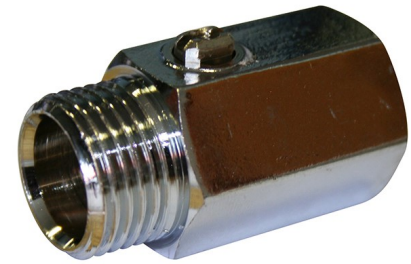

Main Features:-

- ◆ Screwed BSPP Male x Female
- ◆ Polished Chrome Plated Finish
- ◆ Reduced Bore, WRAS Approved
- ◆ Screwdriver Slot Rated PN16
- ◆ Temperature -10°C to 90°C

*Temperature and pressure determined by valve body, seat etc.

Suitable Applications & Approvals:

INDUSTRY

SERIES: 10006

MANUFACTURER: **AVOL**
INDUSTRIAL VALVES

No	Name	Materials
1	Body	Sandblasted Nickle Plated Brass
2	Sleeve	Brass
3	Ball	Nickel Plated Brass
4	Seat	PTFE
5	Stem O'Ring	NBR