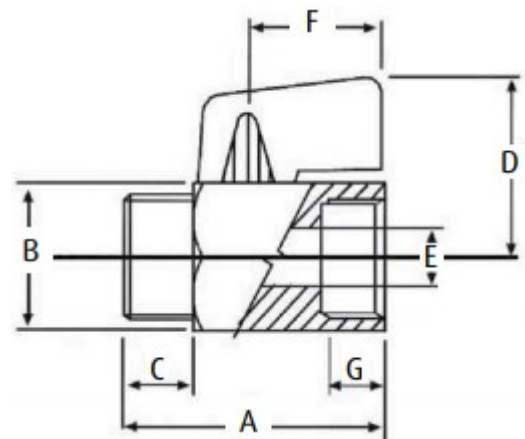

Main Features:-

- ◆ Screwed BSPP Male x Female
- ◆ Polished Chrome Plated Finish
- ◆ Reduced Bore, WRAS Approved
- ◆ Screwdriver Slot Rated PN16
- ◆ Temperature -10°C to 90°C

*Temperature and pressure determined by valve body, seat etc.

VALVE DIMENSIONS

Size	G	C	A	E	B	D	F	Kg
1/8"	9	9	39	6	21	12.5	18	0.08
1/4"	9	9	39	8	21	12.5	18	0.07
3/8"	10	9	40	8	21	12.5	21	0.07
1/2"	10.5	10.5	45	10	25	14.5	24	0.1
3/4"	13.5	13.5	51	12	30	17	27	0.17

ALL VALVES ONLINE